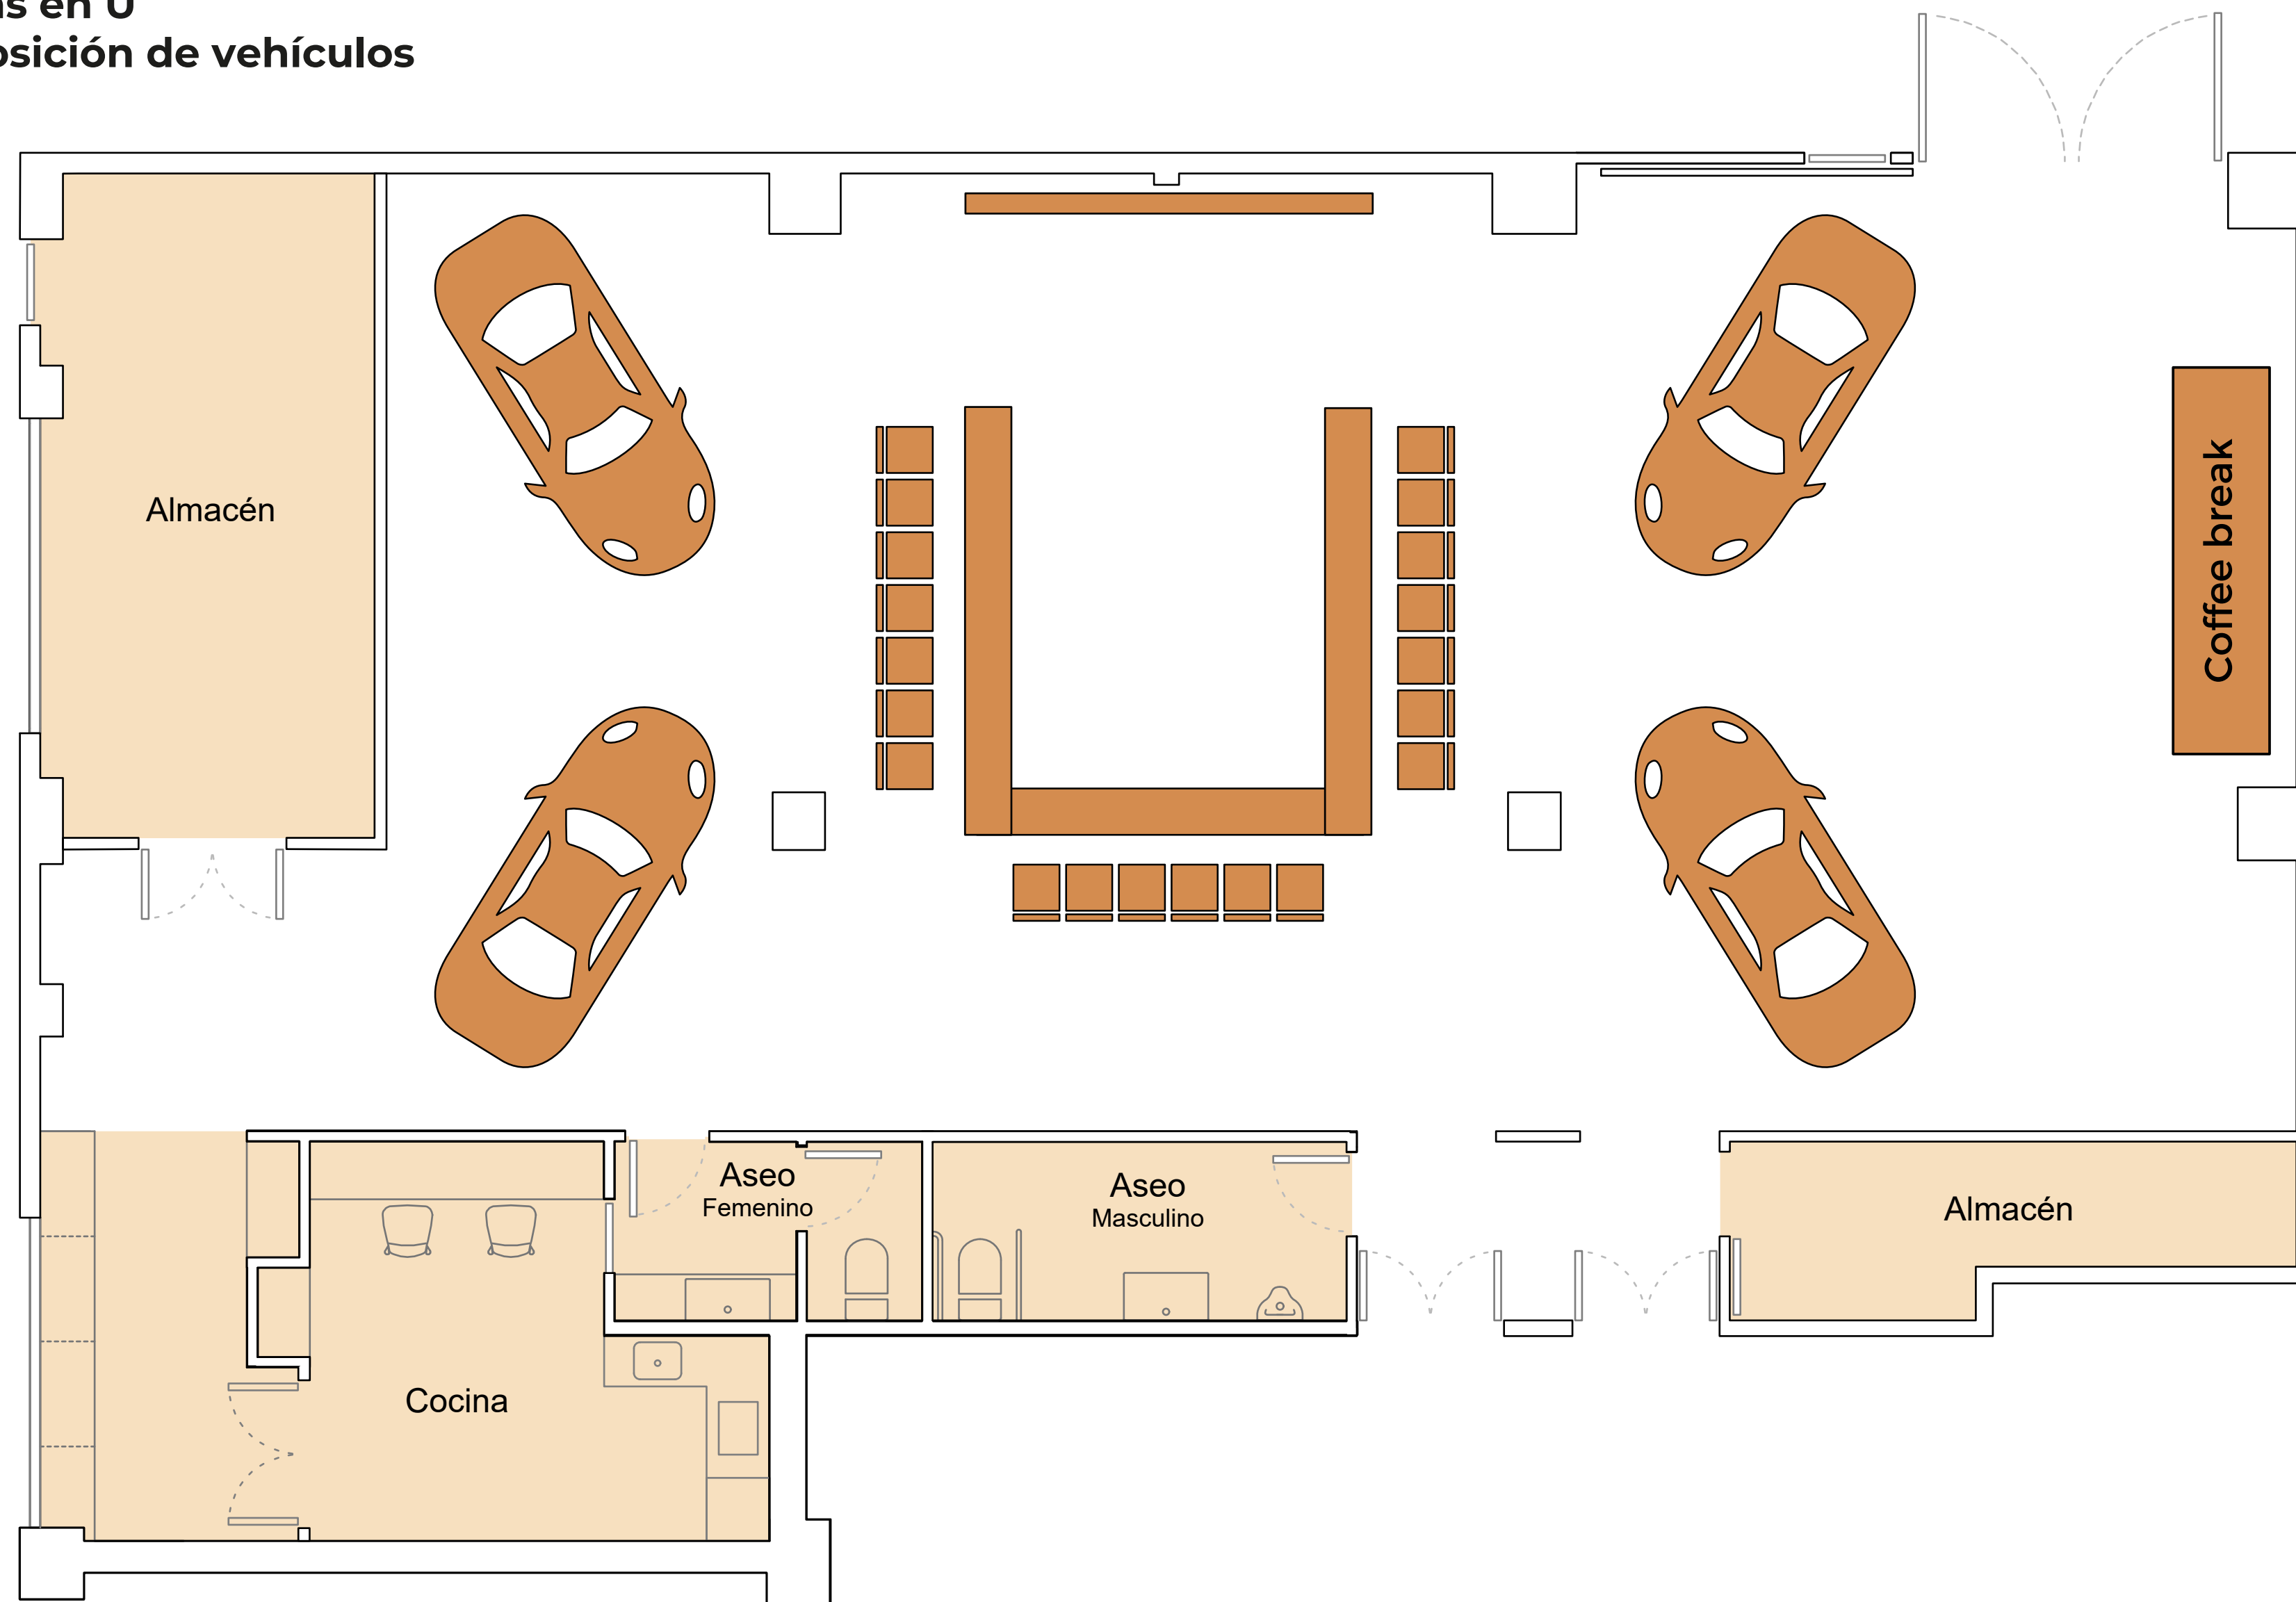

Presentación del espacio

01

The image shows a modern interior space, likely a lounge or event area. The wall is a light, neutral color and features three large, dark circular openings, each illuminated from within, creating a warm glow. In the foreground, a wall is composed of numerous vertical wooden slats of varying heights, creating a textured, rhythmic pattern. A large, cylindrical, metallic duct or pipe runs diagonally across the upper right portion of the frame. The overall atmosphere is contemporary and sophisticated.

Acceso y baño
adaptados

Zona de catering
o camerino

Pet - friendly

Medidas de la sala

**Distribución 95 personas
con escenario**

**Distribución 138 personas
con pantalla LED**

Distribución 20 personas en U
con pantalla LED y exposición de vehículos