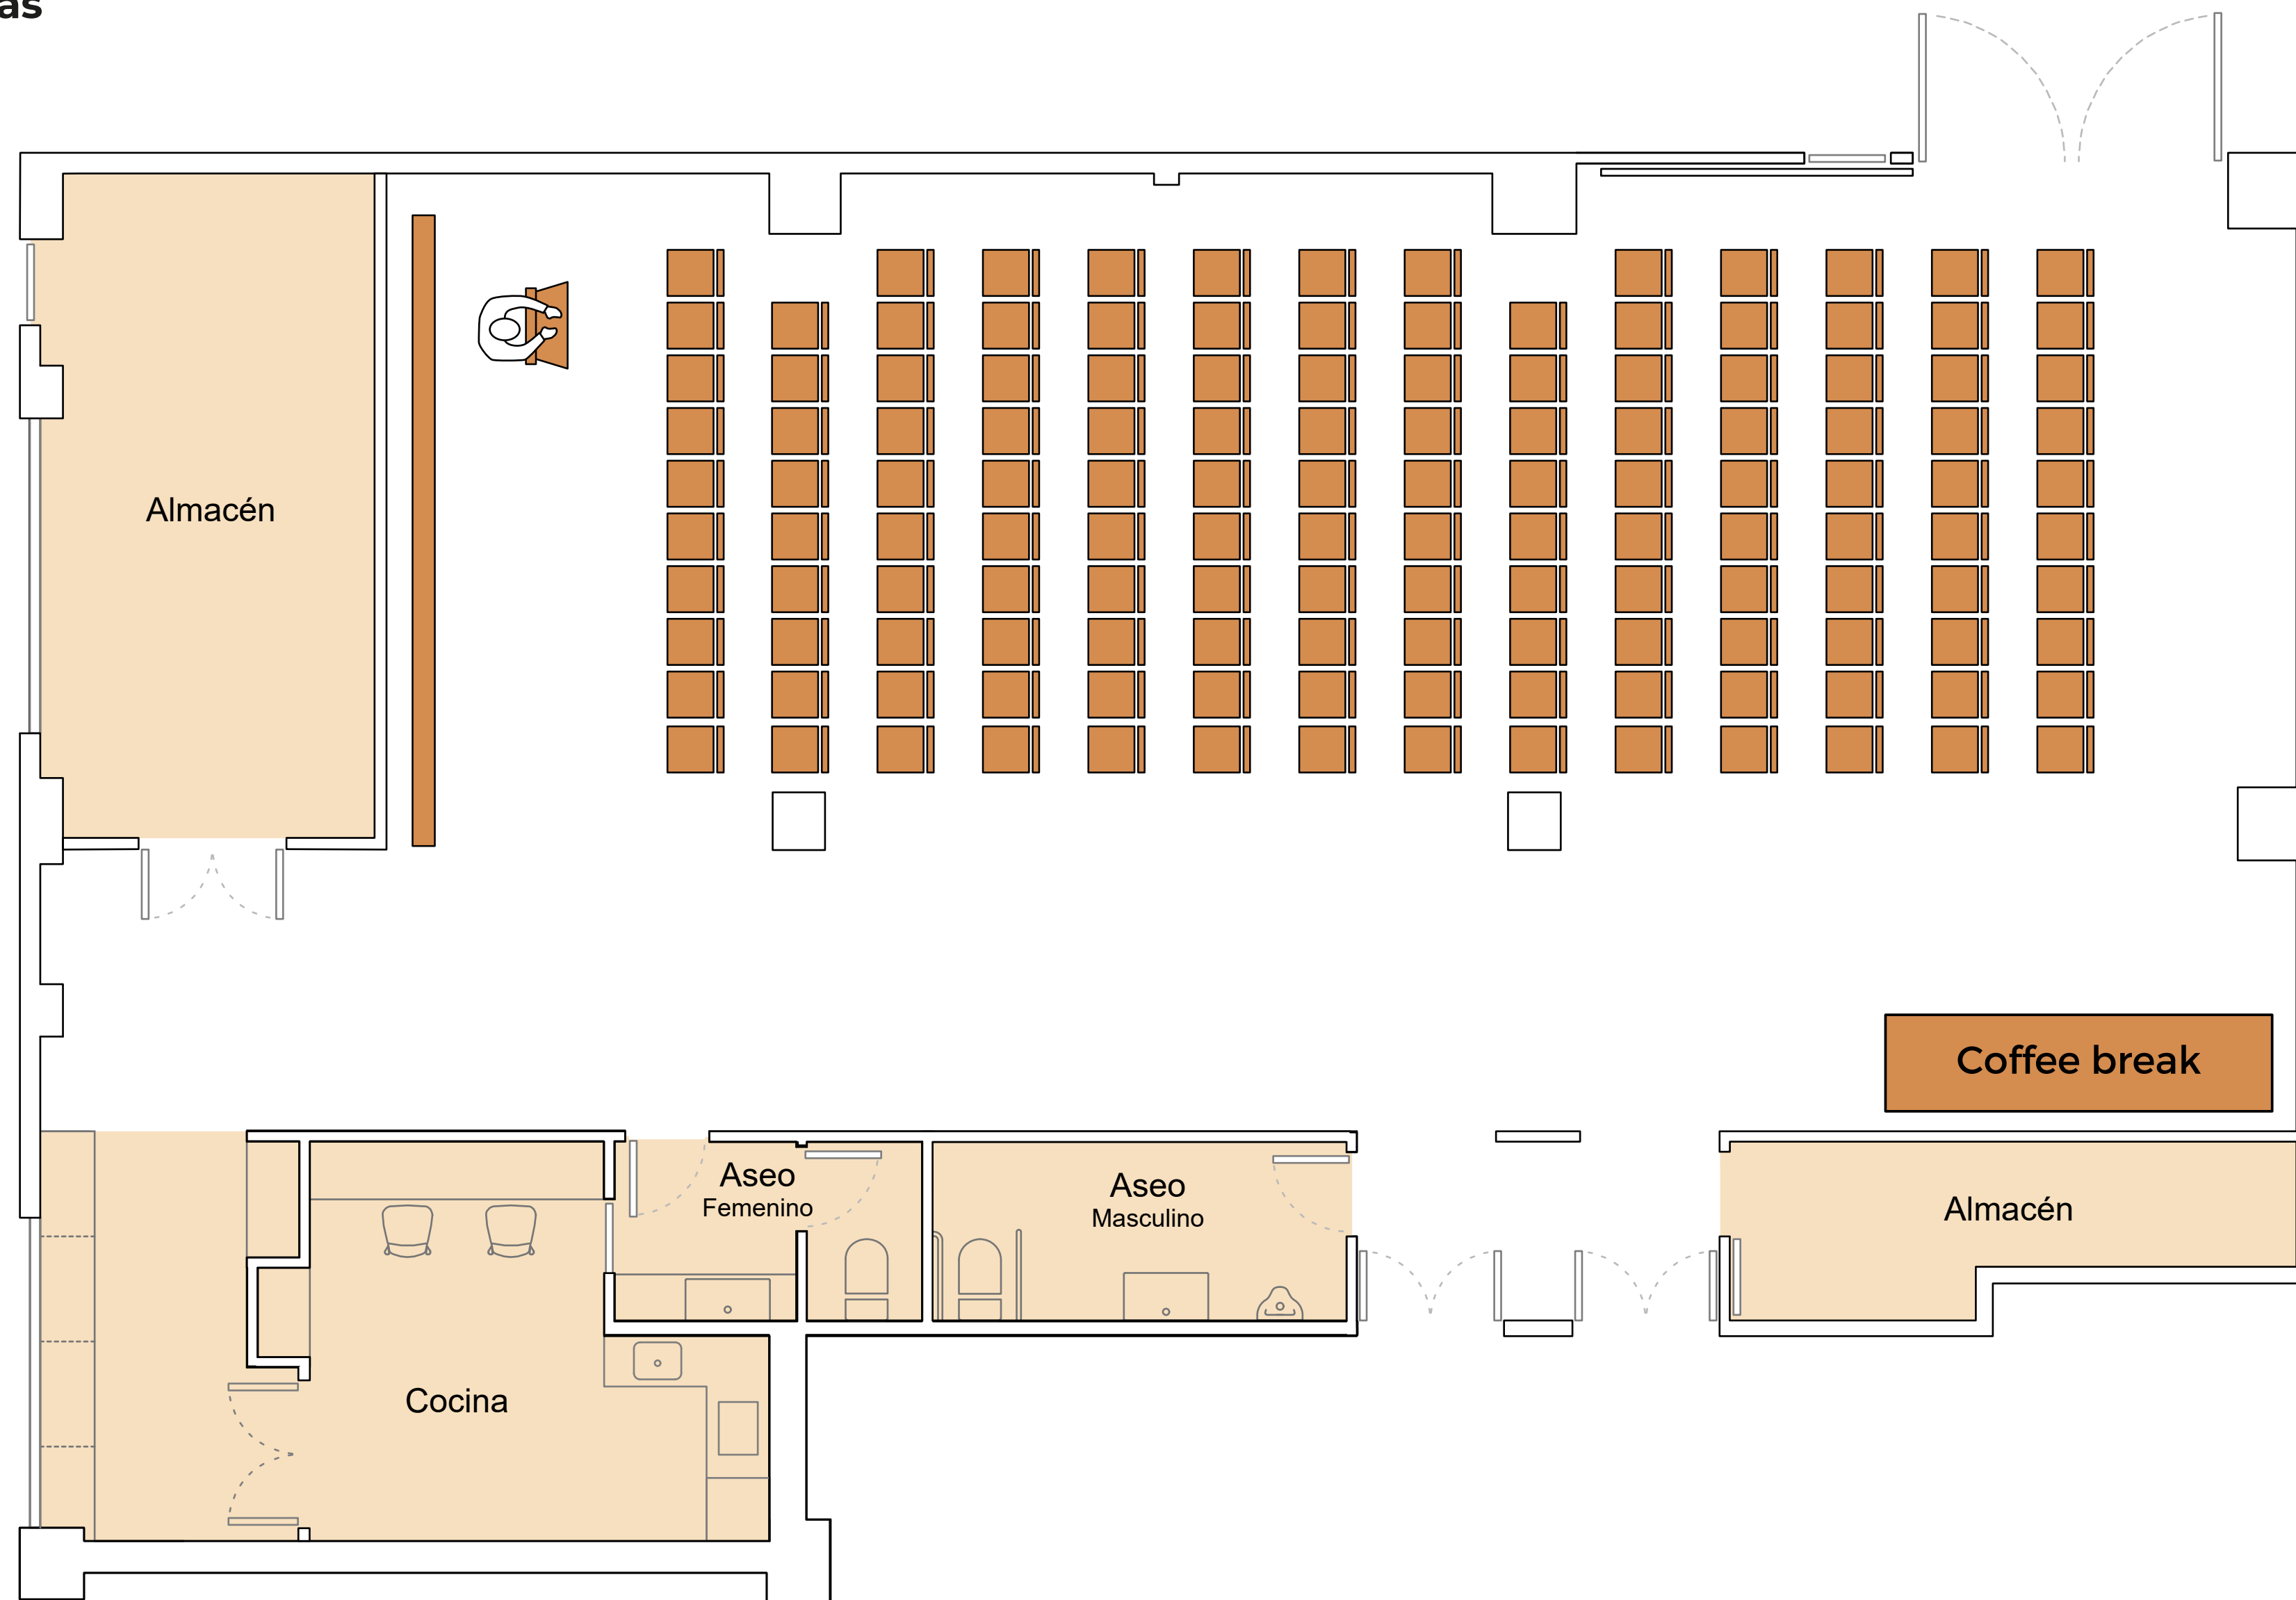

Presentación del espacio

01

The image shows a modern interior space, likely a lounge or event area. The wall is a light, neutral color and features three large, dark circular openings, each illuminated from within, creating a warm glow. In the foreground, a wall is composed of numerous vertical wooden slats of varying heights, creating a textured, rhythmic pattern. A large, cylindrical, metallic duct or pipe runs diagonally across the upper right portion of the frame. The overall atmosphere is contemporary and sophisticated.

Acceso y baño
adaptados

Zona de catering
o camerino

Pet - friendly

Medidas de la sala

**Distribución 95 personas
con escenario**

**Distribución 138 personas
con pantalla LED**

Distribución 20 personas en U
con pantalla LED y exposición de vehículos